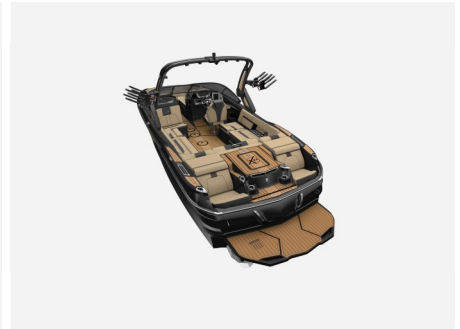

2023 MASTERCRAFT X24 BOAT SERIAL NUMBER MBCYHBT5H223

STANDARD EQUIPMENT

ENGINE - ILMOR 6.2L GDI V-DRIVE - 2:1, Hull Bottom - White, Hull Zone 1 - Gel, Hull Zone 2 - Gel, Hull Zone 3 - Gel, Deck Zone 1 - Gel, Deck Zone 2-Gel, Deck Zone 2 Custom-Gel, Cockpit Fiberglass Cupholder Insert with Phone Holders Color - Black, V3 Pro Wake Propeller, Underwater Exhaust, Removable Snap-In Carpet - Gray or Tan, Custom Topstitch Thread Color, Billet Glovebox Lid, Steering Wheel, Four Spoke, Unidirectional, Brushed, Walk-Thru Door - Billet Aluminum, Cleats - Bow, Cleats - Midship, Cleats - Stern, Cooler - 36qt, Cooler Stay, MasterView Seat Bolster (driver), Teak Platform, Folding Platform Brackets, 7" Screen w/ Advanced Audio Package, iPod USB Jack, Gunnel Trim - Black w/ Stainless Steel, Rack and Pinion Steering w/ Tilt Helm, Thru-Hulls Chrome, Windshield Wraparound, Brushed Aluminum Header, Sea Strainer, Fire Extinguisher, Quad Hard Tank Ballast System, Pylon, Fixed, Strut - PureFlow, Multi-Gauge 3-in-1 System (Fuel, Oil Pressure, Engine Temp), Speedometer, Tachometer, Zero Off Speed Control System (integrated into display), Depth Finder, Self Draining Cockpit, Water Temp, Air Temp, Walkover Pads (Gray or Teak Look), Push Door Trash Can, Attitude Adjustment Plate, Tracking Fins, Fiberglass Transom Walk-Thru, X Series Sundeck Flip-Up Seating, Fuel System Carbon Canister, Automatic Bilge Pump System, Bilge Blower System, Automatic Engine Compartment Fire Extinguisher, Shipping Cover, Activ-View Essential Mirror (Base, black plastic) 6x9 Cipa Fixed, Removable Snap-In Carpet - (Gray or Brown), Activ-View Essential Mirror - (Base, black plastic) 6x9 Cipa Fixed, Teak Wood Platform, Z6 Tower w/Hydrolock Folding, Tower Leg Color Option - Silver Satin or Black, Essential Board Racks (wake/wake) - Silver Satin or Black