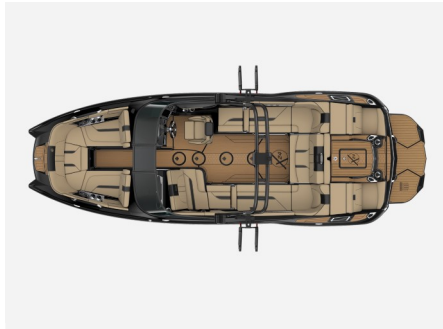

2023 MASTERCRAFT X24 BOAT SERIAL NUMBER MBCYHBT5H223

STANDARD EQUIPMENT

ENGINE - ILMOR 6.2L GDI V-DRIVE - 2:1, Hull Bottom - White, Hull Zone 1 - Gel, Hull Zone 2 - Gel, Hull Zone 3 - Gel, Deck Zone 1 - Gel, Deck Zone 2-Gel, Deck Zone 2 Custom-Gel, Cockpit Fiberglass Cupholder Insert with Phone Holders Color - Black, V3 Pro Wake Propeller, Underwater Exhaust, Removable Snap-In Carpet - Gray or Tan, Custom Topstitch Thread Color, Billet Glovebox Lid, Steering Wheel, Four Spoke, Unidirectional, Brushed, Walk-Thru Door - Billet Aluminum, Cleats - Bow, Cleats - Midship, Cleats - Stern, Cooler - 36qt, Cooler Stay, MasterView Seat Bolster (driver), Teak Platform, Folding Platform Brackets, 7" Screen w/ Advanced Audio Package, iPod USB Jack, Gunnel Trim - Black w/ Stainless Steel, Rack and Pinion Steering w/ Tilt Helm, Thru-Hulls Chrome, Windshield Wraparound, Brushed Aluminum Header, Sea Strainer, Fire Extinguisher, Quad Hard Tank Ballast System, Pylon, Fixed, Strut - PureFlow, Multi-Gauge 3-in-1 System (Fuel, Oil Pressure, Engine Temp), Speedometer, Tachometer, Zero Off Speed Control System (integrated into display), Depth Finder, Self Draining Cockpit, Water Temp, Air Temp, Walkover Pads (Gray or Teak Look), Push Door Trash Can, Attitude Adjustment Plate, Tracking Fins, Fiberglass Transom Walk-Thru, X Series Sundeck Flip-Up Seating, Fuel System Carbon Canister, Automatic Bilge Pump System, Bilge Blower System, Automatic Engine Compartment Fire Extinguisher, Shipping Cover, Activ-View Essential Mirror (Base, black plastic) 6x9 Cipa Fixed, Removable Snap-In Carpet - (Gray or Brown), Activ-View Essential Mirror - (Base, black plastic) 6x9 Cipa Fixed, Teak Wood Platform, Z6 Tower w/Hydrolock Folding, Tower Leg Color Option - Silver Satin or Black, Essential Board Racks (wake/wake) - Silver Satin or Black